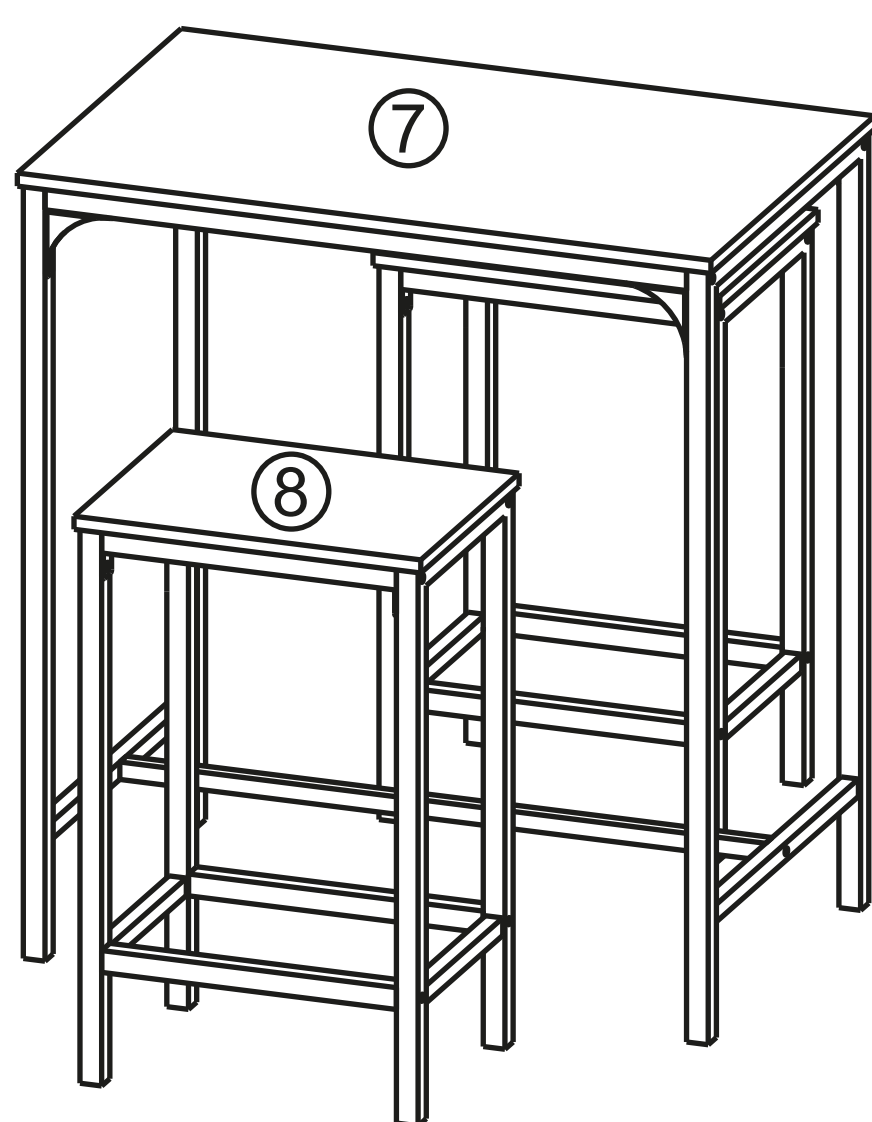

A M6x40mm 20pcs	B M6x35mm 18pcs	C M6x10mm 24pcs	D 4pcs	F 1pcs	

SOLOPRODUCTOS

www.soloproductos.com